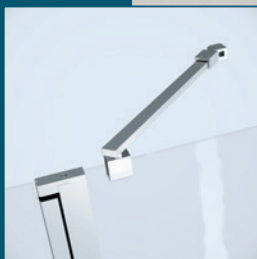

WSPORNIK ŚCIENNY WALL BRACKET

Metalowy wspornik przyścienny montowany do bocznej ściany szyby gwarantuje stabilność całej konstrukcji kabin półokrągłych.
A metal wall bracket mounted to the side wall of the glass guarantees the stability of the whole structure of semicircular enclosures.