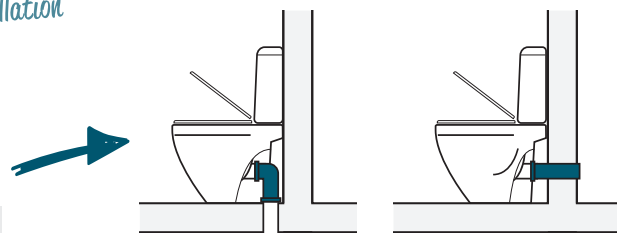

1 WC kompakt, 2 możliwości instalacji

1 WC compact, 2 options for installation

W WC kompaktach o wysokości 43 cm z odpływem uniwersalnym, istnieje możliwość instalacji poziomej lub pionowej.

The 43 cm high WC compacts with a universal drain can be installed horizontally or vertically.

pionowa*
vertical*

pozioma
horizontal

* Ten rodzaj instalacji wymaga dokupienia specjalnej rury odpływowej, dostępnej w każdym sklepie z artykułami sanitarnymi i wyposażeniem łazienek.

* This type of installation requires purchasing of a special drain pipe, available at any sanitary products and bathroom equipment store.