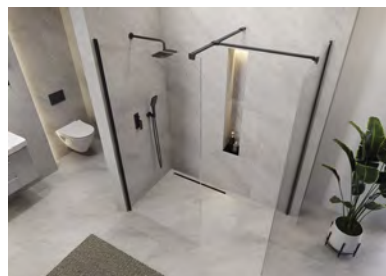

PRZESTRZEŃ PRYSZNICOWA SKROJONA POD CIEBIE

Zestawiaj ze sobą kabiny walk-in, ścianki stałe lub ruchome, wybierz ulubione wykończenie, a następnie ciesz się przestrzenią prysznicową MILLE skrojoną pod metraż i osobiste potrzeby.

A SHOWER AREA TAILORED TO YOUR NEEDS

Combine walk-in enclosures, fixed or temporary walls, choose your favourite finish and enjoy the MILLE shower area tailored to your space and personal needs.

opcja ze stałymi ściankami
option with fix walls

opcja ze stałymi ściankami oraz 1 ruchomą
option with fix walls and with 1 movable wall

KONFIGURACJA 1
CONFIGURATION 1

■ SET B796
■ SET B797