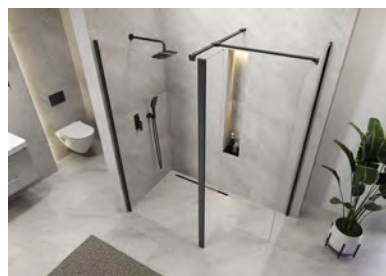

KONFIGURACJA 3
CONFIGURATION 3

■ SET B802
■ SET B803

■ SET B804
■ SET B805