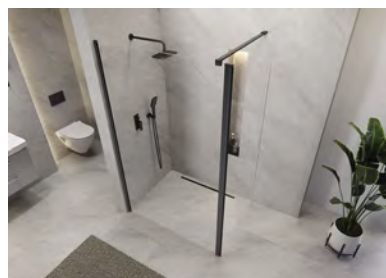

KONFIGURACJA 2
CONFIGURATION 2

■ SET B788 SET B790
■ SET B789 SET B791

■ SET B792 SET B794
■ SET B793 SET B795