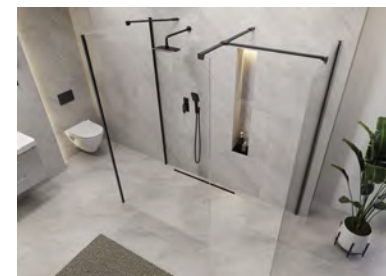

KABINY WOLNOSTOJĄCE
FREESTANDING ENCLOSURES

opcja ze stałymi ściankami
option with fix walls

opcja ze stałymi ściankami oraz 1 ruchomą
option with fix walls and with 1 movable wall

KONFIGURACJA 4
CONFIGURATION 4

■ SET B810
■ SET B811