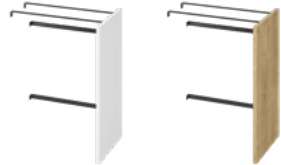

open cabinet
for washing
machine 65