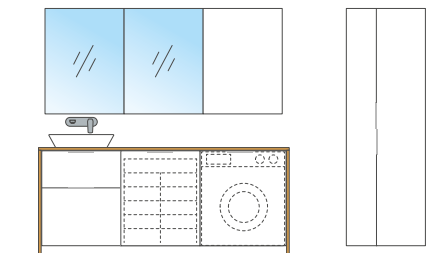

side walls of furniture

width × depth × height [cm]:
2,5 × 44,8 × 86,5

furniture plinths 140/190

width × depth × height [cm]:
140 × 1,6 × 14,5
190 × 1,6 × 14,5

The mark of
responsible forestry

The raw materials from which
the furniture is made are FSC®
certified, which is a guarantee
of proper management
of forest resources.

CITY BY CERSANIT HANDLES AND FURNITURE LEGS

furniture handle
silver/black matt

width × depth × height [cm]:
20 × 4,5 × 4,6

furniture legs
silver/black matt

width × depth × height [cm]:
6 × 3,2 × 12

technical legs

Ø × height [cm]:
5 × 10,5-17

See more configurations of **CITY by CERSANIT** furniture for your bathroom:

CITY COUNTERTOP WASHBASINS

countertop washbasins oval/
rectangular

width × depth × height [cm]:
52,5 × 35 × 15
60 × 36 × 14,5
50 × 35 × 15,5

ceramic plug in set

CITY FURNITURE WASHBASIN

furniture washbasins
50/60/80

width × depth × height [cm]:
50,5 × 40 × 14
60 × 45 × 14
80,5 × 45,5 × 14

CITY TOILETS

wall hung bowl
OVAL CleanOn

width × depth × height [cm]:
35,5 × 51,5 × 37,5