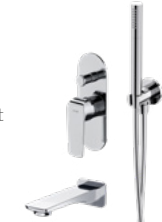

ceramic plug in set

CITY FURNITURE WASHBASIN

furniture washbasins
50/60/80

width × depth × height [cm]:
50,5 × 40 × 14
60 × 45 × 14
80,5 × 45,5 × 14

CITY TOILETS

wall hung bowl
OVAL CleanOn

width × depth × height [cm]:
35,5 × 51,5 × 37,5

wall hung bowl
SQUARE CleanOn

width × depth × height [cm]:
36,5 × 51 × 34,5

wall hung bidet
OVAL

width × depth × height [cm]:
36,5 × 51,5 × 33,5

wall hung bidet
SQUARE

width × depth × height [cm]:
36,5 × 51 × 33

toilet seat
OVAL slim

width × depth × height [cm]:
36 × 44,3

toilet seat
SQUARE slim

width × depth × height [cm]:
36 × 44

CITY FITTINGS

deck-mounted
washbasin faucet

high deck-mounted
washbasin faucet

deck-mounted
bidet faucet

concealed
washbasin faucet
with box

concealed
bath-shower faucet
with box

B726
concealed bath set
with spout

wall mounted
bath-shower faucet

wall mounted
shower faucet

B255
concealed
bath-shower set
with rain shower